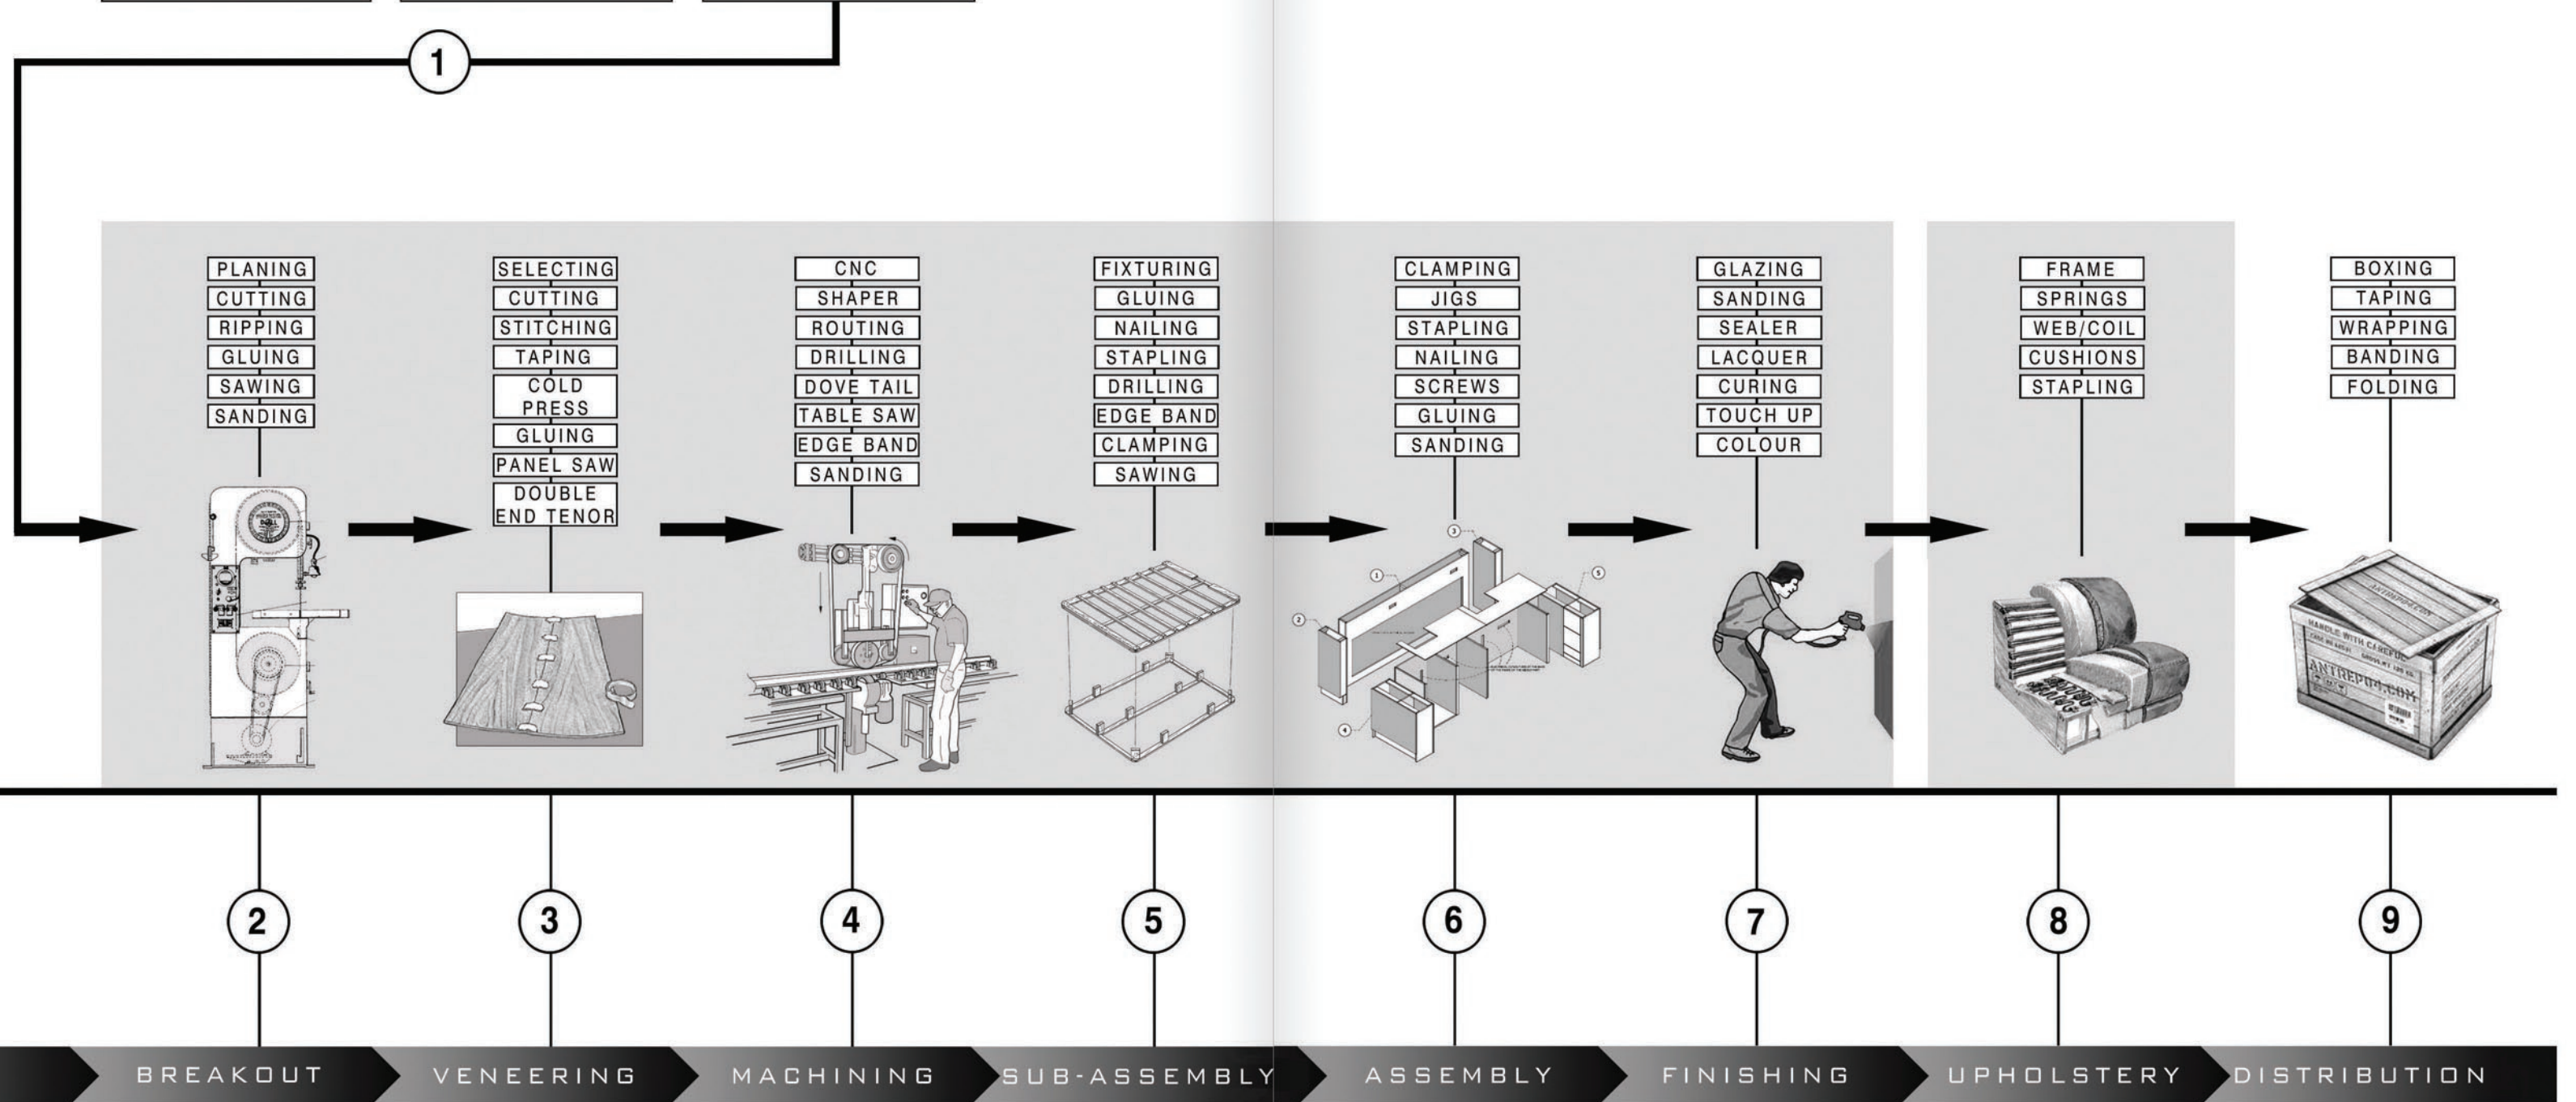

MANUFACTURING PROCESS

We, at J.I.S. Contract Furniture, abide to strict procedures and standards to ensure that all products manufactured at our wood, metal and upholstery facilities are of highest quality and durability.