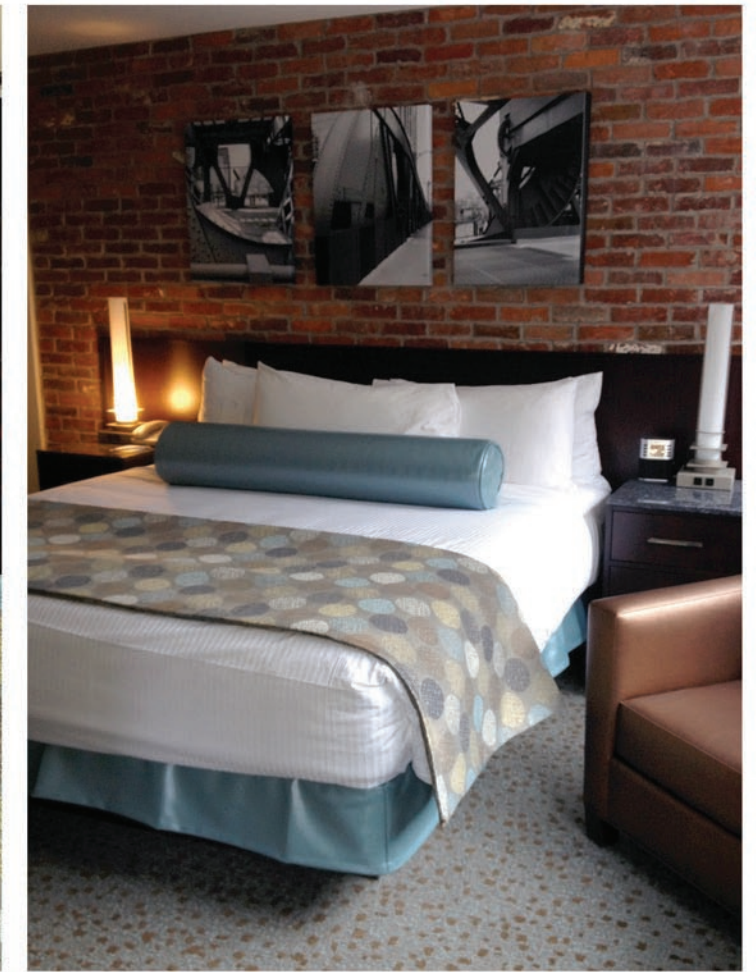

Location: Universal Orlando Resort, Florida

Owner: Loews Hotels

Designer: Simeone Deary

Scope of Work: 650 Guest Rooms

Purchased by: Benjamin West, Colorado

Year of Completions: 2014

WYNDHAM GRAND CHICAGO RIVERFRONT

Formerly known as Hotel 71, Wyndham Grand Chicago Riverfront is located steps away from the Magnificent Mile and the City's cultural and theater district. The hotel's oversized rooms and suites are equipped with sleek furnishings in contrasting dark stained wood and polished white stone. J.I.S. Contract Furniture supplied and fabricated all wood, stone and metal finishes in the luxury suites.