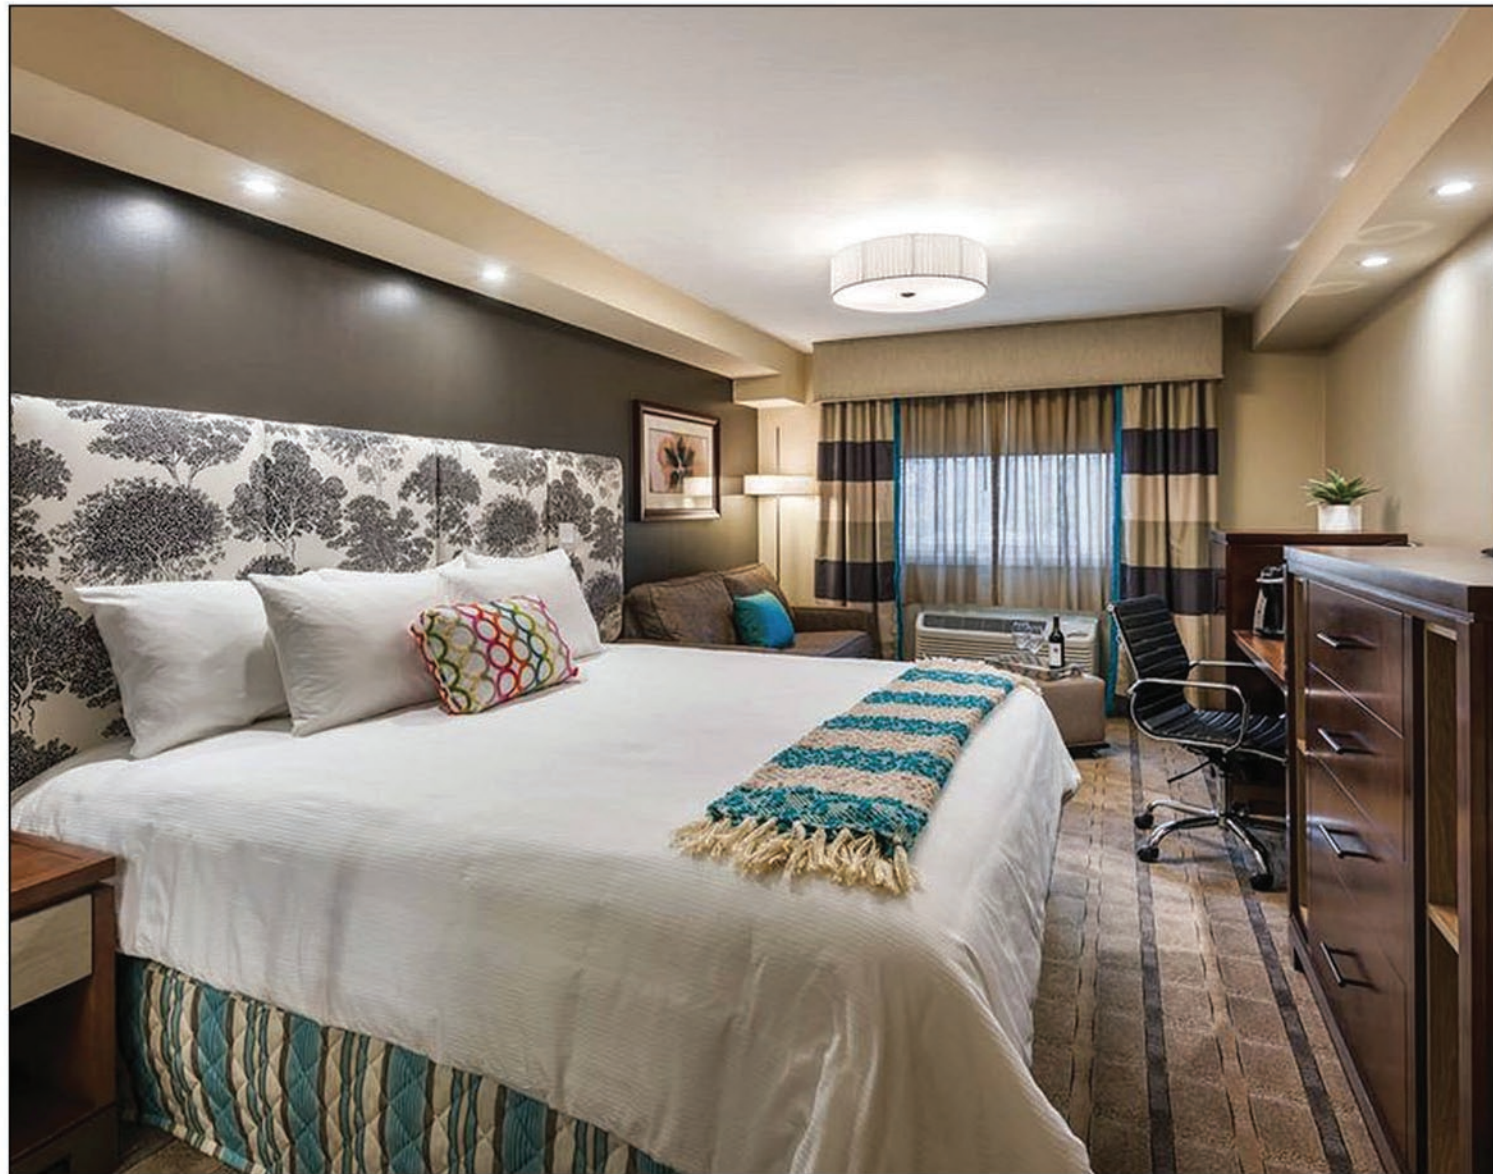

KENILWORTH

INN

This hotel offers a peaceful and functional retreat for business, vacation and special events. The guest rooms and suites combine the classic elegance of Cherry Wood furniture, with sophisticated colour schemes found in the fabrics and upholstery.

Location: Kenilworth, New Jersey, USA

Scope of Work: 112 Guest Rooms & Suites

Designer: Studio Partnership

Year of Completion: 2013

Purchased by: Supreme Hospitality